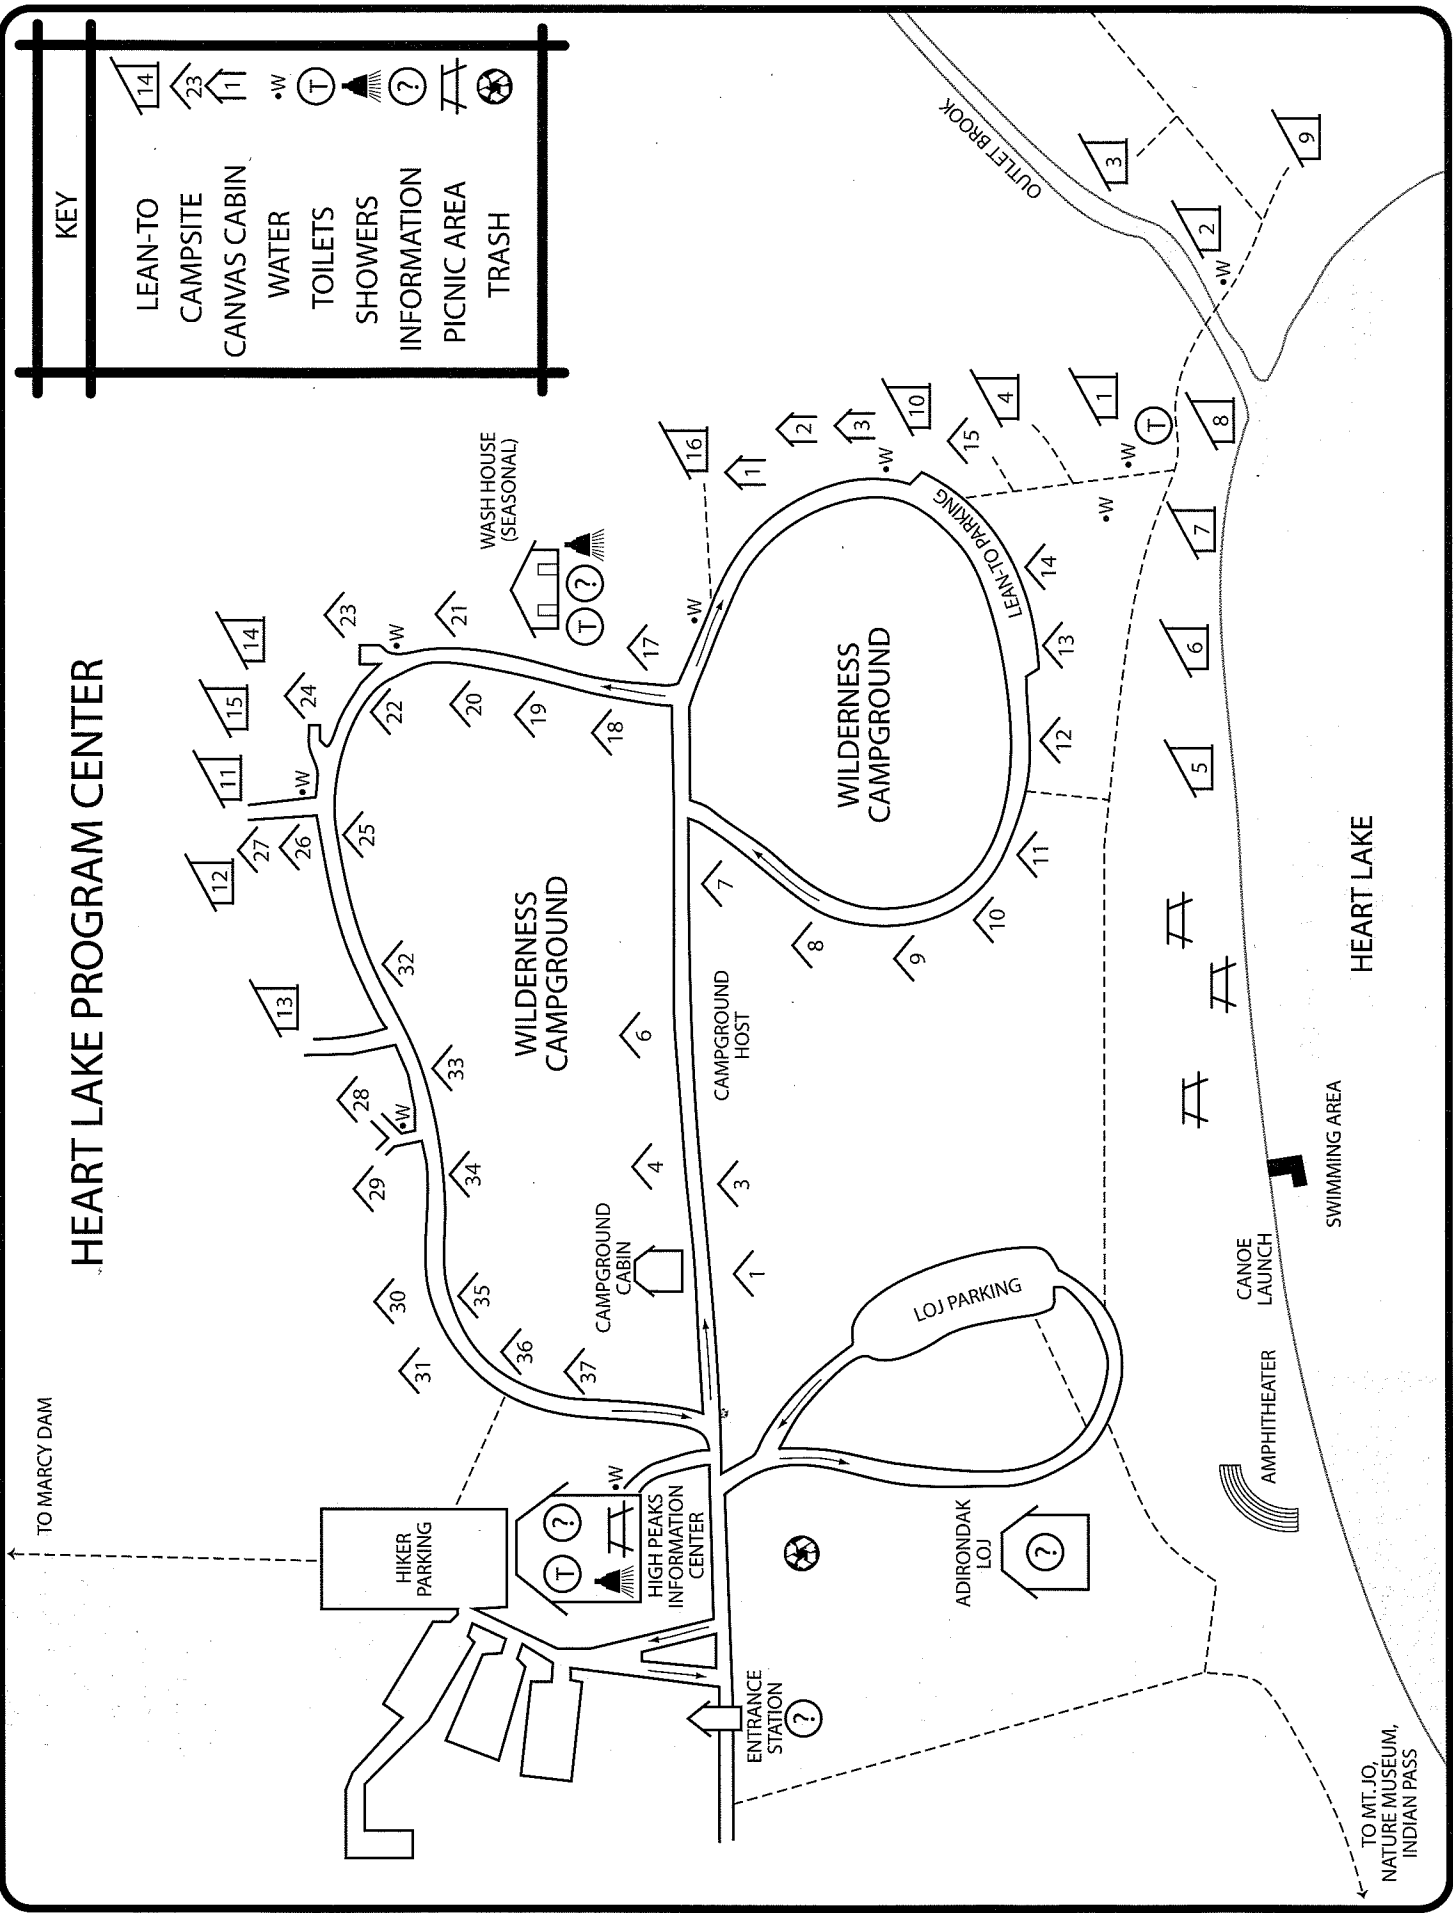

HEART LAKE PROGRAM CENTER

KEY

- LEAN-TO
- CAMPSITE
- CANVAS CABIN
- WATER
- TOILETS
- SHOWERS
- INFORMATION
- PICNIC AREA
- TRASH

TO MARCY DAM

TO MT. JO,
NATURE MUSEUM,
INDIAN PASS